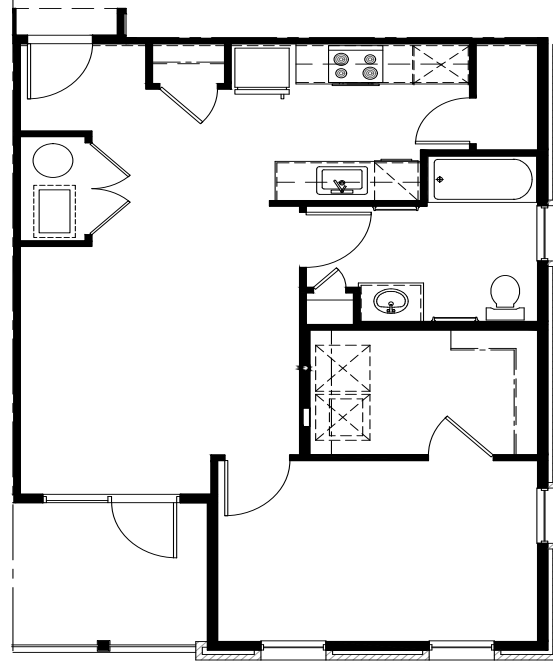

WALNUT PARK APARTMENTS

UNIT 1BR-A

1 BEDROOM/1 BATHROOM
748 SQ. FT.

WALNUTPARKAPTS.COM

645 WEST WILLOW ST
LANSING, MI 48906

PLEASE NOTE THAT RENTAL RATES, AVAILABILITY, DEPOSITS AND SPECIALS ARE SUBJECT TO CHANGE WITHOUT NOTICE AND ARE BASED ON AVAILABILITY. LEASE TERMS VARY AND MINIMUM LEASE TERMS AND OCCUPANCY GUIDELINES MAY APPLY. CONTACT LEASING OFFICE FOR DETAILS.