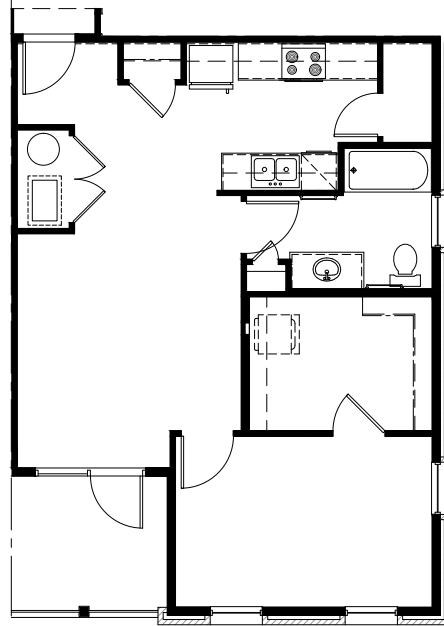

## UNIT 1BR-B

---

1 BEDROOM/1 BATHROOM  
748 SQ. FT.

[WALNUTPARKAPTS.COM](http://WALNUTPARKAPTS.COM)

645 WEST WILLOW ST  
LANSING, MI 48906

---

PLEASE NOTE THAT RENTAL RATES, AVAILABILITY, DEPOSITS AND SPECIALS ARE SUBJECT TO CHANGE WITHOUT NOTICE AND ARE BASED ON AVAILABILITY. LEASE TERMS VARY AND MINIMUM LEASE TERMS AND OCCUPANCY GUIDELINES MAY APPLY. CONTACT LEASING OFFICE FOR DETAILS.