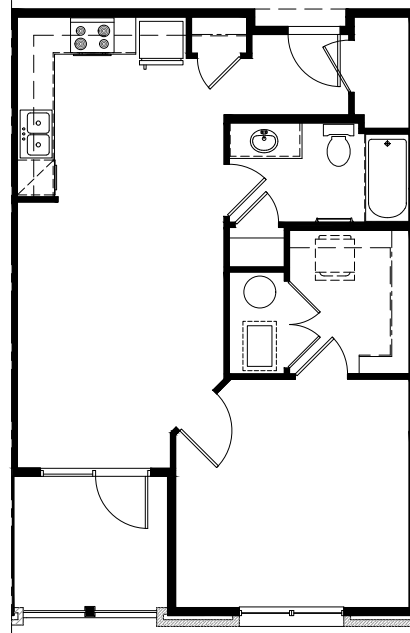

WALNUT PARK APARTMENTS

UNIT 1BR-C1

1 BEDROOM/1 BATHROOM
733 SQ. FT.

WALNUTPARKAPTS.COM

645 WEST WILLOW ST
LANSING, MI 48906

PLEASE NOTE THAT RENTAL RATES, AVAILABILITY, DEPOSITS AND SPECIALS ARE SUBJECT TO CHANGE WITHOUT NOTICE AND ARE BASED ON AVAILABILITY. LEASE TERMS VARY AND MINIMUM LEASE TERMS AND OCCUPANCY GUIDELINES MAY APPLY. CONTACT LEASING OFFICE FOR DETAILS.