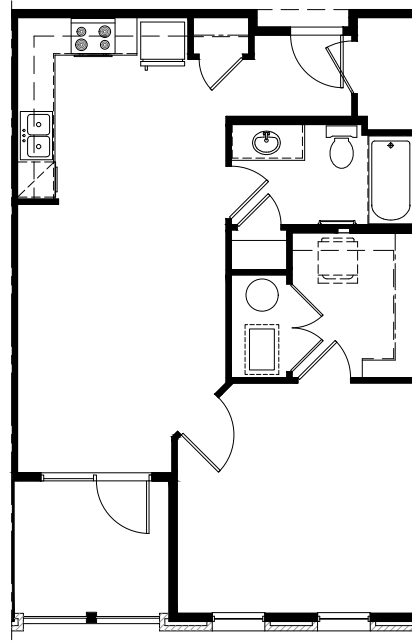

WALNUT PARK APARTMENTS

UNIT 1BR-C2

1 BEDROOM/1 BATHROOM
733 SQ. FT.

WALNUTPARKAPTS.COM

645 WEST WILLOW ST
LANSING, MI 48906

PLEASE NOTE THAT RENTAL RATES, AVAILABILITY, DEPOSITS AND SPECIALS ARE SUBJECT TO CHANGE WITHOUT NOTICE AND ARE BASED ON AVAILABILITY. LEASE TERMS VARY AND MINIMUM LEASE TERMS AND OCCUPANCY GUIDELINES MAY APPLY. CONTACT LEASING OFFICE FOR DETAILS.