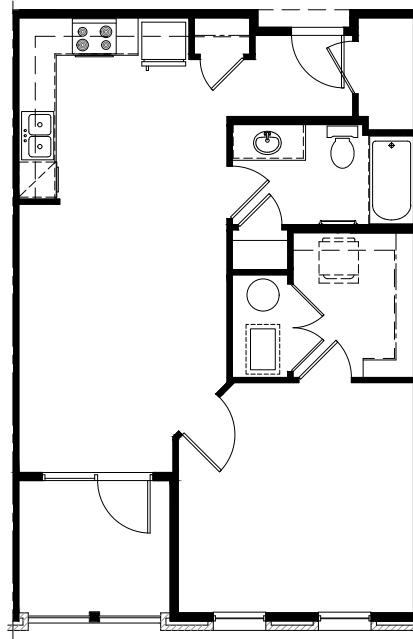

WALNUT PARK APARTMENTS

UNIT 1BR-C3

1 BEDROOM/1 BATHROOM
733 SQ. FT.

WALNUTPARKAPTS.COM

645 WEST WILLOW ST
LANSING, MI 48906

PLEASE NOTE THAT RENTAL RATES, AVAILABILITY, DEPOSITS AND SPECIALS ARE SUBJECT TO CHANGE WITHOUT NOTICE AND ARE BASED ON AVAILABILITY. LEASE TERMS VARY AND MINIMUM LEASE TERMS AND OCCUPANCY GUIDELINES MAY APPLY. CONTACT LEASING OFFICE FOR DETAILS.