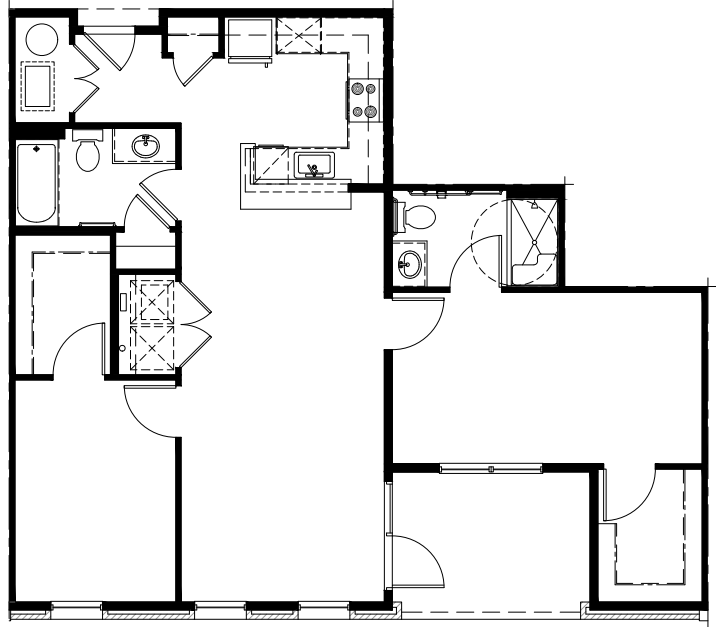

WALNUT PARK APARTMENTS

UNIT 2BR-A1

2 BEDROOM/2 BATHROOM
1080 SQ. FT.

WALNUTPARKAPTS.COM

645 WEST WILLOW ST
LANSING, MI 48906

PLEASE NOTE THAT RENTAL RATES, AVAILABILITY, DEPOSITS AND SPECIALS ARE SUBJECT TO CHANGE WITHOUT NOTICE AND ARE BASED ON AVAILABILITY. LEASE TERMS VARY AND MINIMUM LEASE TERMS AND OCCUPANCY GUIDELINES MAY APPLY. CONTACT LEASING OFFICE FOR DETAILS.