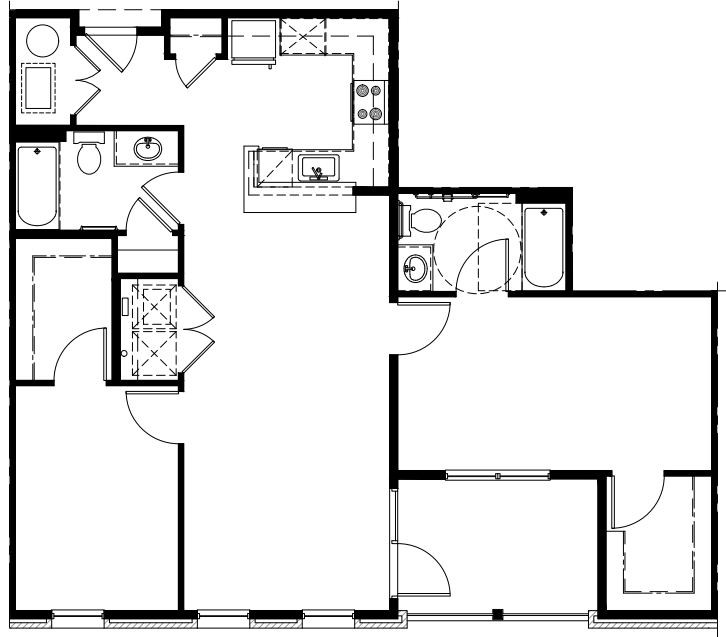

WALNUT PARK APARTMENTS

UNIT 2BR-A2

2 BEDROOM/2 BATHROOM
1080 SQ. FT.

WALNUTPARKAPTS.COM

645 WEST WILLOW ST
LANSING, MI 48906

PLEASE NOTE THAT RENTAL RATES, AVAILABILITY, DEPOSITS AND SPECIALS ARE SUBJECT TO CHANGE WITHOUT NOTICE AND ARE BASED ON AVAILABILITY. LEASE TERMS VARY AND MINIMUM LEASE TERMS AND OCCUPANCY GUIDELINES MAY APPLY. CONTACT LEASING OFFICE FOR DETAILS.