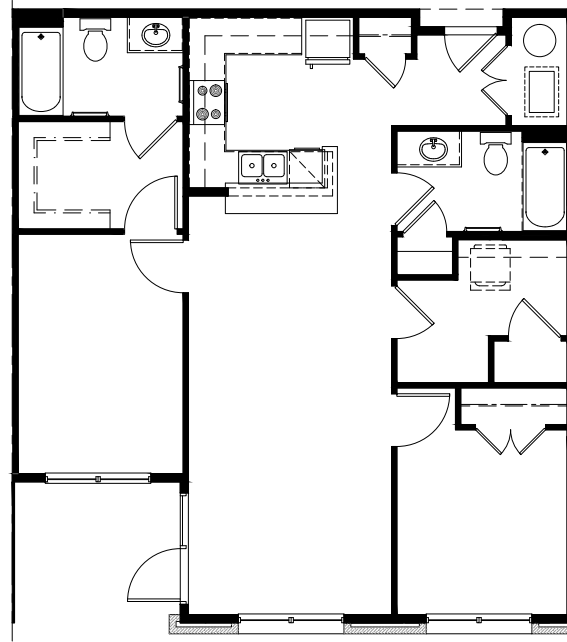

WALNUT PARK APARTMENTS

UNIT 2BR-B1

2 BEDROOM/2 BATHROOM
1028 SQ. FT.

WALNUTPARKAPTS.COM

645 WEST WILLOW ST
LANSING, MI 48906

PLEASE NOTE THAT RENTAL RATES, AVAILABILITY, DEPOSITS AND SPECIALS ARE SUBJECT TO CHANGE WITHOUT NOTICE AND ARE BASED ON AVAILABILITY. LEASE TERMS VARY AND MINIMUM LEASE TERMS AND OCCUPANCY GUIDELINES MAY APPLY. CONTACT LEASING OFFICE FOR DETAILS.