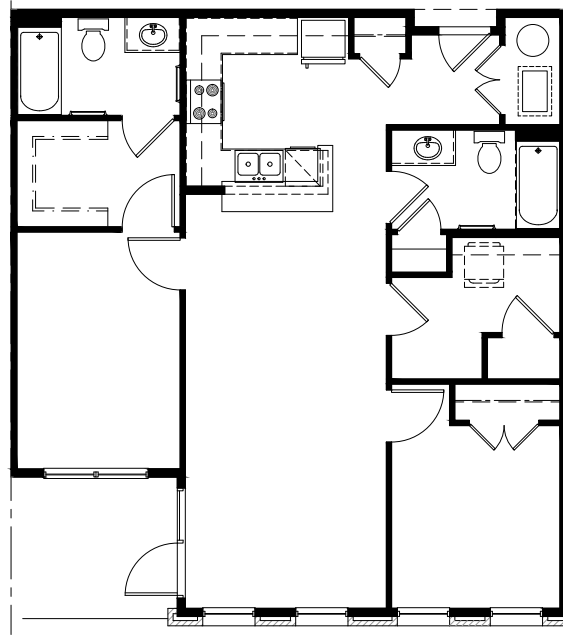

WALNUT PARK APARTMENTS

UNIT 2BR-B2

2 BEDROOM/2 BATHROOM
1028 SQ. FT.

WALNUTPARKAPTS.COM

645 WEST WILLOW ST
LANSING, MI 48906

PLEASE NOTE THAT RENTAL RATES, AVAILABILITY, DEPOSITS AND SPECIALS ARE SUBJECT TO CHANGE WITHOUT NOTICE AND ARE BASED ON AVAILABILITY. LEASE TERMS VARY AND MINIMUM LEASE TERMS AND OCCUPANCY GUIDELINES MAY APPLY. CONTACT LEASING OFFICE FOR DETAILS.