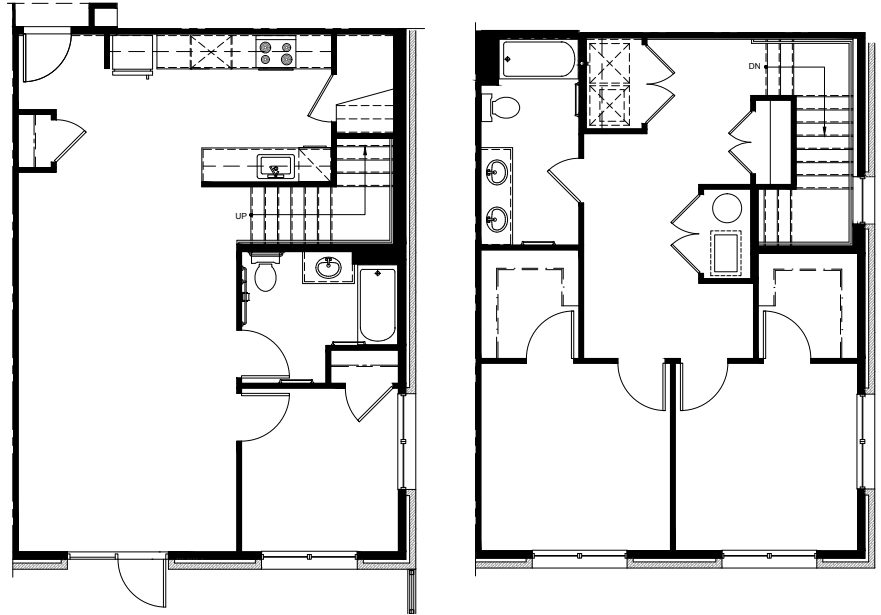

WALNUT PARK APARTMENTS

UNIT 3BR-A

3 BEDROOM/2 BATHROOM
1638 SQ. FT.

WALNUTPARKAPTS.COM

645 WEST WILLOW ST
LANSING, MI 48906

PLEASE NOTE THAT RENTAL RATES, AVAILABILITY, DEPOSITS AND SPECIALS ARE SUBJECT TO CHANGE WITHOUT NOTICE AND ARE BASED ON AVAILABILITY. LEASE TERMS VARY AND MINIMUM LEASE TERMS AND OCCUPANCY GUIDELINES MAY APPLY. CONTACT LEASING OFFICE FOR DETAILS.