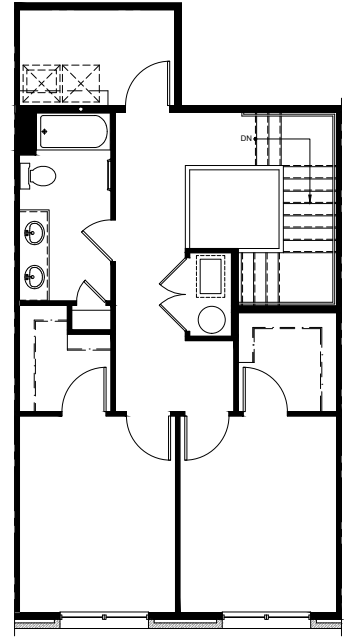

WALNUT PARK APARTMENTS

UNIT 3BR-B

3 BEDROOM/2 BATHROOM
1610 SQ. FT.

WALNUTPARKAPTS.COM

645 WEST WILLOW ST
LANSING, MI 48906

PLEASE NOTE THAT RENTAL RATES, AVAILABILITY, DEPOSITS AND SPECIALS ARE SUBJECT TO CHANGE WITHOUT NOTICE AND ARE BASED ON AVAILABILITY. LEASE TERMS VARY AND MINIMUM LEASE TERMS AND OCCUPANCY GUIDELINES MAY APPLY. CONTACT LEASING OFFICE FOR DETAILS.