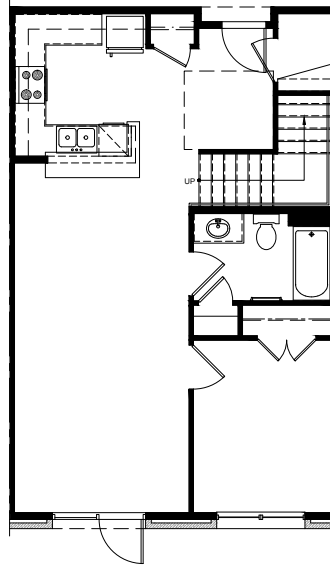

WALNUT PARK APARTMENTS

UNIT 3BR-B

3 BEDROOM/2 BATHROOM
1610 SQ. FT.

WALNUTPARKAPTS.COM

645 WEST WILLOW ST
LANSING, MI 48906

PLEASE NOTE THAT RENTAL RATES, AVAILABILITY, DEPOSITS AND SPECIALS ARE SUBJECT TO CHANGE WITHOUT NOTICE AND ARE BASED ON AVAILABILITY. LEASE TERMS VARY AND MINIMUM LEASE TERMS AND OCCUPANCY GUIDELINES MAY APPLY. CONTACT LEASING OFFICE FOR DETAILS.