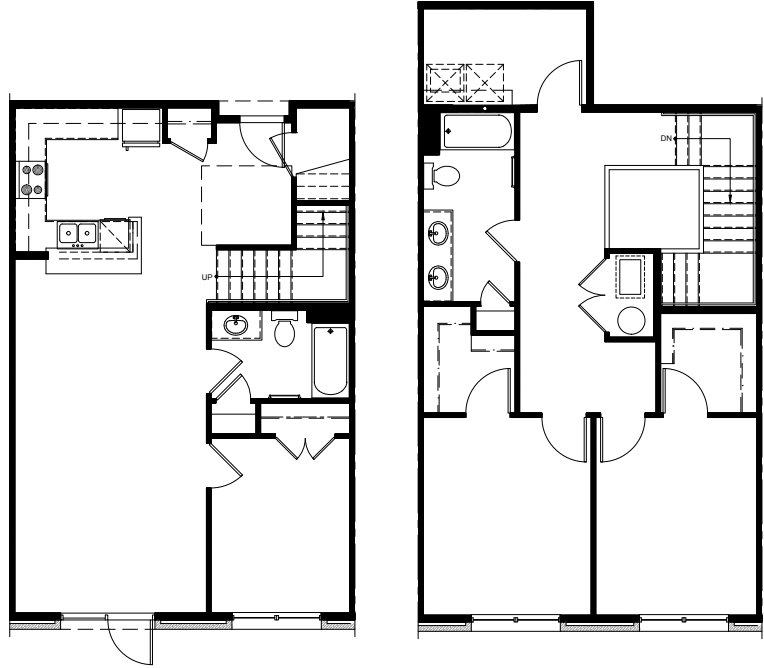

WALNUT PARK APARTMENTS

UNIT 3BR-C

3 BEDROOM/2 BATHROOM
1684 SQ. FT.

WALNUTPARKAPTS.COM

645 WEST WILLOW ST
LANSING, MI 48906

PLEASE NOTE THAT RENTAL RATES, AVAILABILITY, DEPOSITS AND SPECIALS ARE SUBJECT TO CHANGE WITHOUT NOTICE AND ARE BASED ON AVAILABILITY. LEASE TERMS VARY AND MINIMUM LEASE TERMS AND OCCUPANCY GUIDELINES MAY APPLY. CONTACT LEASING OFFICE FOR DETAILS.